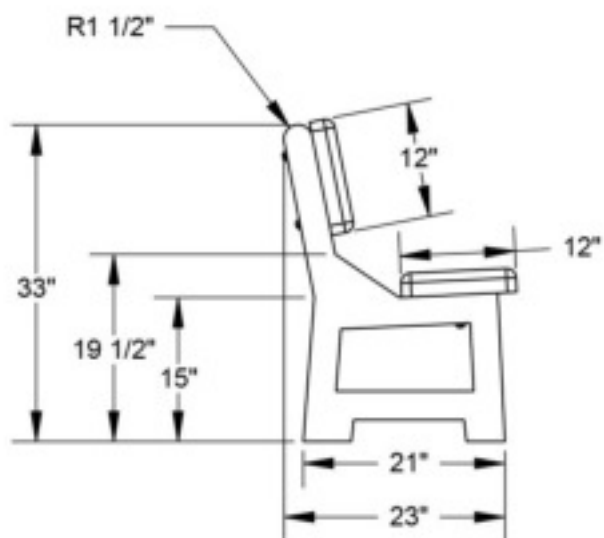

Product: Bench
Model: CPB58C
Weight: 420 Lbs
Material: Concrete

Kay Park Recreation
Making People Places, People Friendly Since 1954!
Email us: sales@kaypark.com or Call us: (800)553-2476
1301 Pine St. PO. Box 477 Janesville, IA 50647