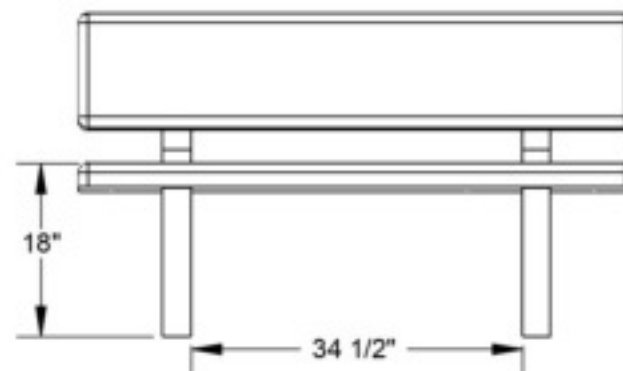

Product: Bench
Model: CPB58C
Weight: 420 Lbs
Material: Concrete

Kay Park Recreation
Making People Places, People Friendly Since 1954!
Email us: sales@kaypark.com or Call us: (800)553-2476
1301 Pine St. PO. Box 477 Janesville, IA 50647