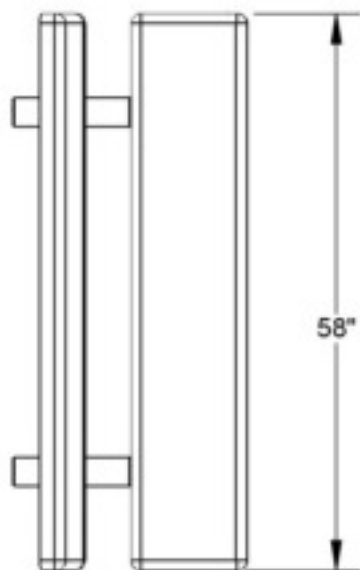

Product: Bench
Model: CPB58C
Weight: 420 Lbs
Material: Concrete

Kay Park Recreation
Making People Places, People Friendly Since 1954!
Email us: sales@kaypark.com or Call us: (800)553-2476
1301 Pine St. PO. Box 477 Janesville, IA 50647