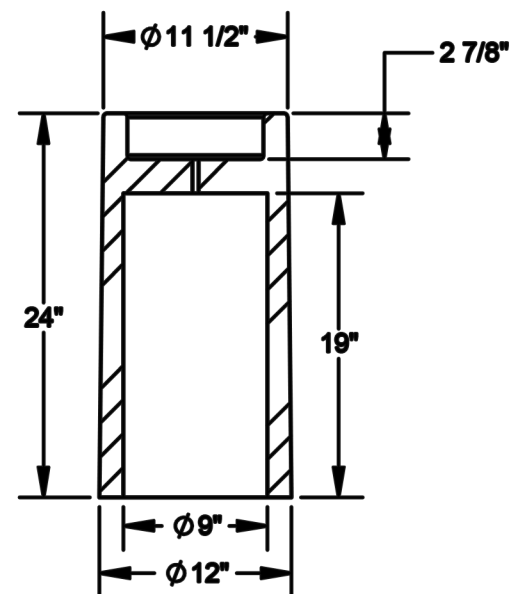

PART# : 500-0234
MODEL: CSR1124
WEIGHT: 130 LBS
MATERIAL: CONCRETE

SECTION A-A

Kay Park Recreation

Making People Places, People Friendly Since 1954!

Email us: sales@kaypark.com or Call us: (800)553-2476

1301 Pine St. P.O. Box 477 Janesville, IA 50647