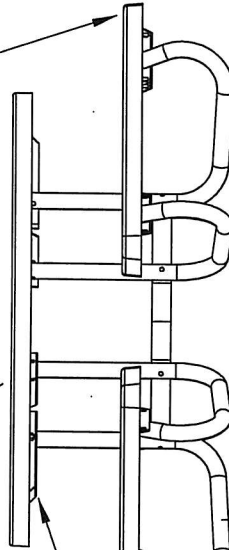

Reinforced Fiberglass
 Table Top with UltraGel
 Colored Coating.
 Reinforcing Material is
 3/4" thick MSD Board.

Reinforced Fiberglass
 Seat with UltraGel
 Colored Coating.
 Reinforcing Material is
 3/4" thick OSB Board

1-3/4" Angle Iron
 Mounting Brackets

1-5/8" O.D. Legs with a Galvanized Finish

Notes: This Drawing and all information contained herein is the property of Kay Park Rec. and is not to be reproduced without express written permission. Kay Park Rec. assumes no responsibility for unauthorized use of this drawing. Kay Park Rec. is not responsible for local permits and occupancy requirements.

Initials	Date	Spec Drawing	Model #:
	1/12/2011	CSRTRGF	
Created:		Description: 48" Child Size Round Table with Galvanized Legs and Fiberglass Top and Seats	
Saved:	1/12/2011		
S:\CADD\RWGS\Solidworks\Tables\Spec Drawings\		Kay Park-Rec Corp.  1301 Pine Street Janesville, IA 50647 1-800-553-2476 WWW.KAYPARK.COM	