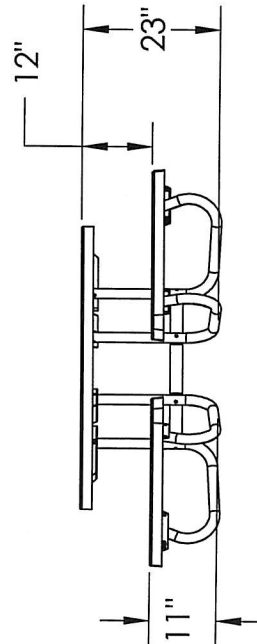

Reinforced Fiberglass
 Table Top with UltraGel
 Colored Coating.
 Reinforcing Material is
 3/4" thick MSD Board.

Reinforced Fiberglass
 Seat with UltraGel
 Colored Coating.
 Reinforcing Material is
 3/4" thick OSB Board

1-3/4" Angle Iron
 Mounting Brackets

1-5/8" O.D. Legs with a Galvanized Finish

Notes: This Drawing and all information contained herein is the property of Kay Park Rec. and is not to be reproduced without express written permission. Kay Park Rec. assumes no responsibility for unauthorized use of this drawing. Kay Park Rec. is not responsible for local permits and occupancy requirements.

Initials	Date	Spec Drawing	Model #:
	1/12/2011	CSRTRGF	
Created:		Description: 48" Child Size Round Table with Galvanized Legs and Fiberglass Top and Seats	
Saved:	1/12/2011		
S:\CADD\RWGS\Solidworks\Tables\Spec Drawings\		Kay Park-Rec Corp.  1301 Pine Street Janesville, IA 50647 1-800-553-2476 WWW.KAYPARK.COM	