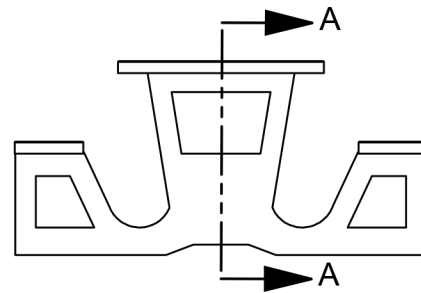

PART#: 500-0148
 MODEL: **CTR6MTP**
 WEIGHT: 510 LBS
 MATERIAL: CONCRETE/STEEL

APPROVED MANUFACTURER

Petersen Concrete Leisure Products
 Division of Petersen Mfg. Co., Inc.
 2741 Hwy 30
 Denison, IA 51442 800-832-7383