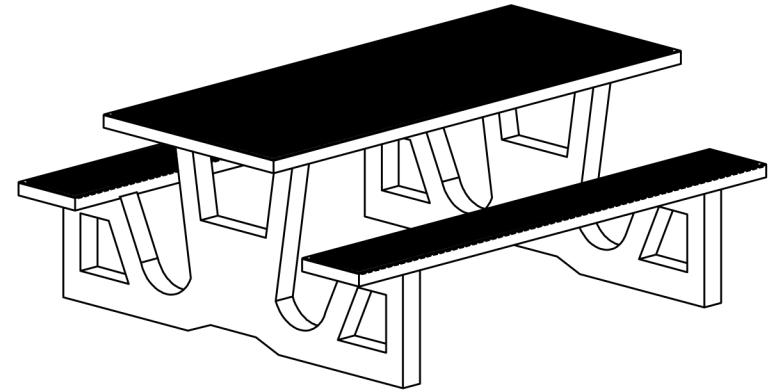

PART#: 500-0148
 MODEL: **CTR6MTP**
 WEIGHT: 510 LBS
 MATERIAL: CONCRETE/STEEL

APPROVED MANUFACTURER

Petersen Concrete Leisure Products
 Division of Petersen Mfg. Co., Inc.
 2741 Hwy 30
 Denison, IA 51442 800-832-7383