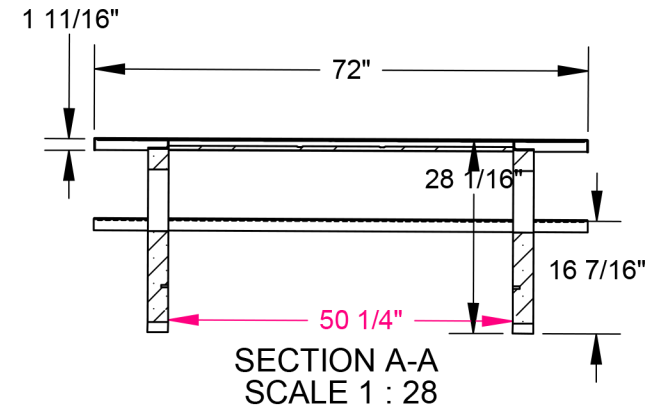

PART#: 500-0148
 MODEL: **CTR6MTP**
 WEIGHT: 510 LBS
 MATERIAL: CONCRETE/STEEL

APPROVED MANUFACTURER

Petersen Concrete Leisure Products
 Division of Petersen Mfg. Co., Inc.
 2741 Hwy 30
 Denison, IA 51442 800-832-7383