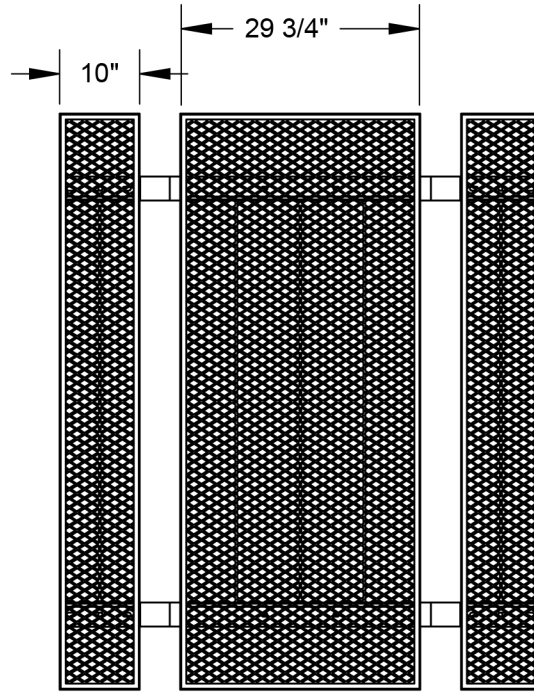

PART#: 500-0148
 MODEL: **CTR6MTP**
 WEIGHT: 510 LBS
 MATERIAL: CONCRETE/STEEL

APPROVED MANUFACTURER

Petersen Concrete Leisure Products
 Division of Petersen Mfg. Co., Inc.
 2741 Hwy 30
 Denison, IA 51442 800-832-7383