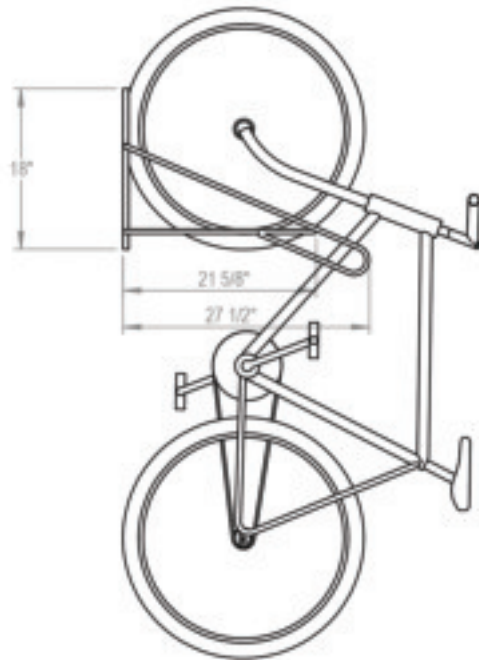

Single Vertical Bike Storage

Model: MBBSVICWM

Weight: 7 Lbs

Material: Steel

PRODUCT: BSV-1-WM
DESCRIPTION: BIKE STORAGE VERTICAL, 1 BIKE, WALL MOUNT

Kay Park Recreation

Making People Places, People Friendly Since 1954!