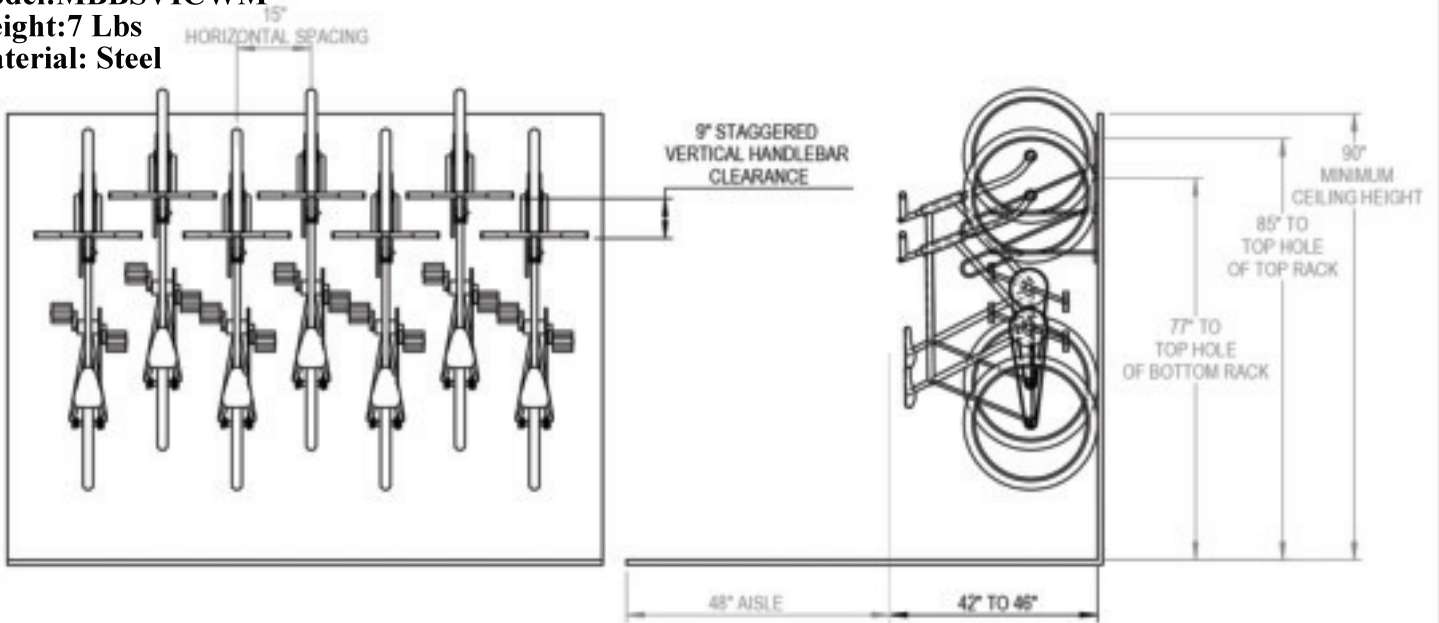

Single Vertical Bike Storage

Model: MBBSVICWM

Weight: 7 Lbs

Material: Steel

PRODUCT: BSV-1-WM
DESCRIPTION: BIKE STORAGE VERTICAL, 1 BIKE, WALL MOUNT

Kay Park Recreation

Making People Places, People Friendly Since 1954!