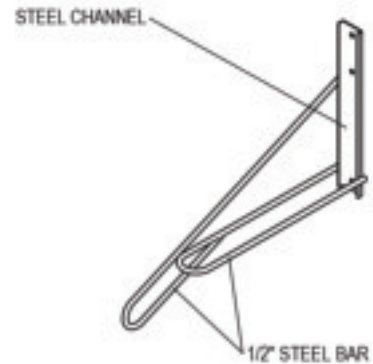

Single Vertical Bike Storage

Model: MBBSVICWM

Weight: 7 Lbs

Material: Steel

PRODUCT: BSV-1-WM
DESCRIPTION: BIKE STORAGE VERTICAL, 1 BIKE, WALL MOUNT

Kay Park Recreation

Making People Places, People Friendly Since 1954!