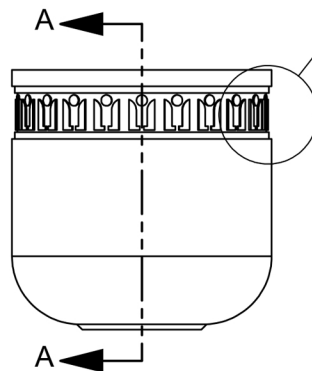

KAY PARK RECREATION

MAKING PLACES PEOPLE FRIENDLY • **SINCE 1954**

(800)553-2476 • sales@kaypark.com
1301 Pine St. Janesville, IA 50647

Round Planter

Model #: **CPSW2424**

Weight: **400 Lbs**

Material: **Concrete**