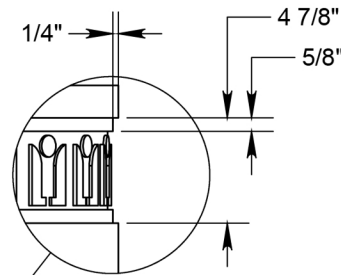

KAY PARK RECREATION

MAKING PLACES PEOPLE FRIENDLY • **SINCE 1954**

(800)553-2476 • sales@kaypark.com
1301 Pine St. Janesville, IA 50647

Round Planter

Model #: **CPSW2424**

Weight: **400 Lbs**

Material: **Concrete**