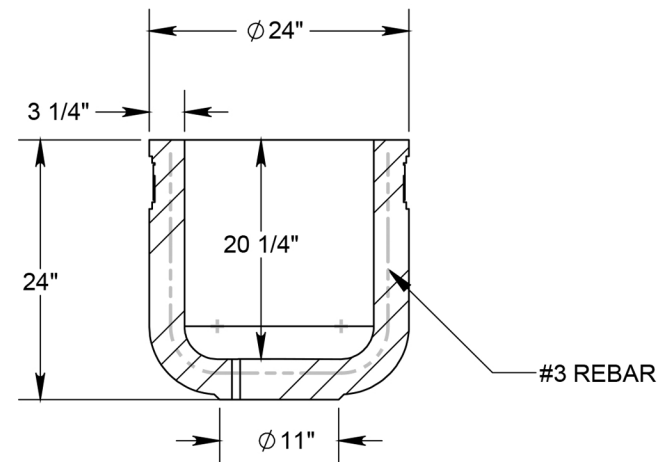

KAY PARK RECREATION

MAKING PLACES PEOPLE FRIENDLY • **SINCE 1954**

(800)553-2476 • sales@kaypark.com
1301 Pine St. Janesville, IA 50647

Round Planter

Model #: **CPSW2424**

Weight: **400 Lbs**

Material: **Concrete**